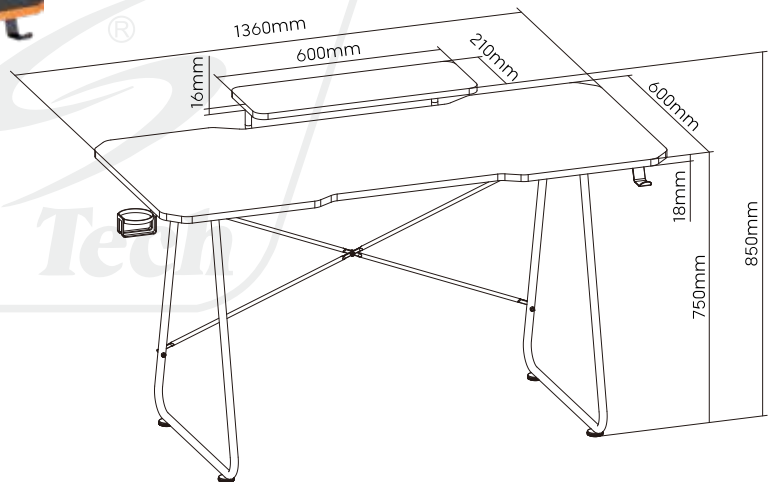

SH GMD10-1D Gaming Desk

RATED
Weight Capacity
50kg/110lbs

**Affordable and high-performance gaming gear
with an added bonus of aesthetics**

Headphone Holder

Drink Holder